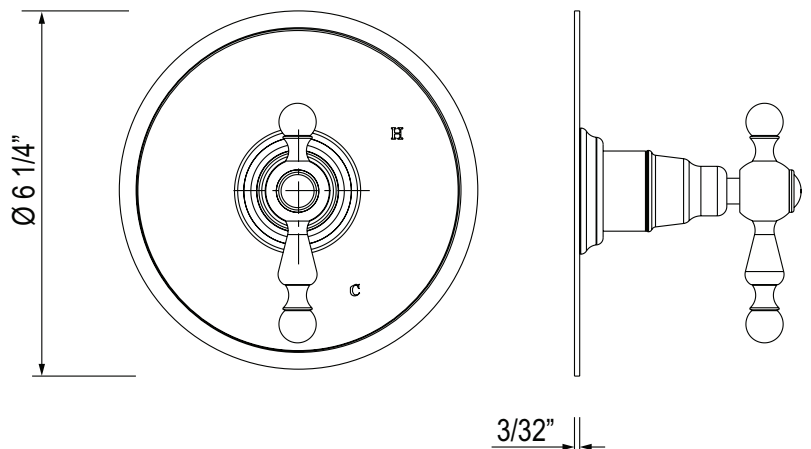

ARCANA PRESSURE BALANCE TRIM WITHOUT DIVERTER

ROHL — Italian Bath Arcana

AC110L (Ornate Metal Lever)

AC110LM (Classic Metal Lever)

AC110OP (Ornate Porcelain Lever)

AC110X (Cross Handle)

FEATURES

- Trim for concealed pressure balance rough valve without diverter
- Brass construction
- Must order RCT-1 rough valve to complete

COLORS/FINISHES

- Polished Chrome
- Polished Nickel
- Satin Nickel
- Italian Brass*
- Tuscan Brass**

WARRANTY

- Limited Lifetime*
- *5-year Limited Warranty on Italian Brass
- **No Warranty on Tuscan Brass

X

AC720L